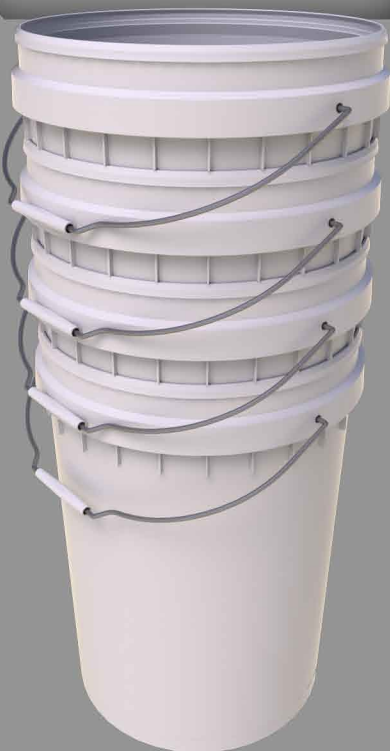

**CODES:**

AP4LPSHWhite - 4L Base Only  
AP4LPLidWhite - 4L Lid Only

Material: PP

Size: D - 205mm x H - 183mm  
Base Diameter: 171mm  
Base Weight: 180g Lid Weight: 49g  
Pallet Qty: 672 units  
Box Qty for Lids: 50 units per carton

**NESTABLE**

All pails have the ability to nest for easy transport and storage

**CODES:**

AP5LPSHWhite - 5L Base Only  
AP5LPLidWhite - 5L Lid Only

Material: PP

Size: D - 220mm x H - 175mm  
Base Diameter: 183mm  
Base Weight: 242g Lid Weight: 74g  
Pallet Qty: 675 units  
Box Qty for Lids: 100 units per carton